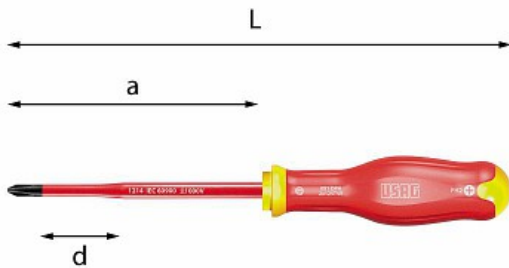

## SLIM SCREWDRIVERS FOR COMBINED SHAPE FOR SLOT-HEAD AND PHILLIPS® SCREWS - 1000 V

### 091 DPHB

EN 60900

- Thin blade sheath that do not increases shaft diameter
- Silicon, Manganese and Molybdenum steel blade with phosphatized finish
- Insulated ergonomic three-material grip with soft coating, resistant to oils and chemicals
- Colour code on the handle to identify the different shapes
- Each one is tested according to the European standard EN 60900 to ensure safe work
- IMQ Certification